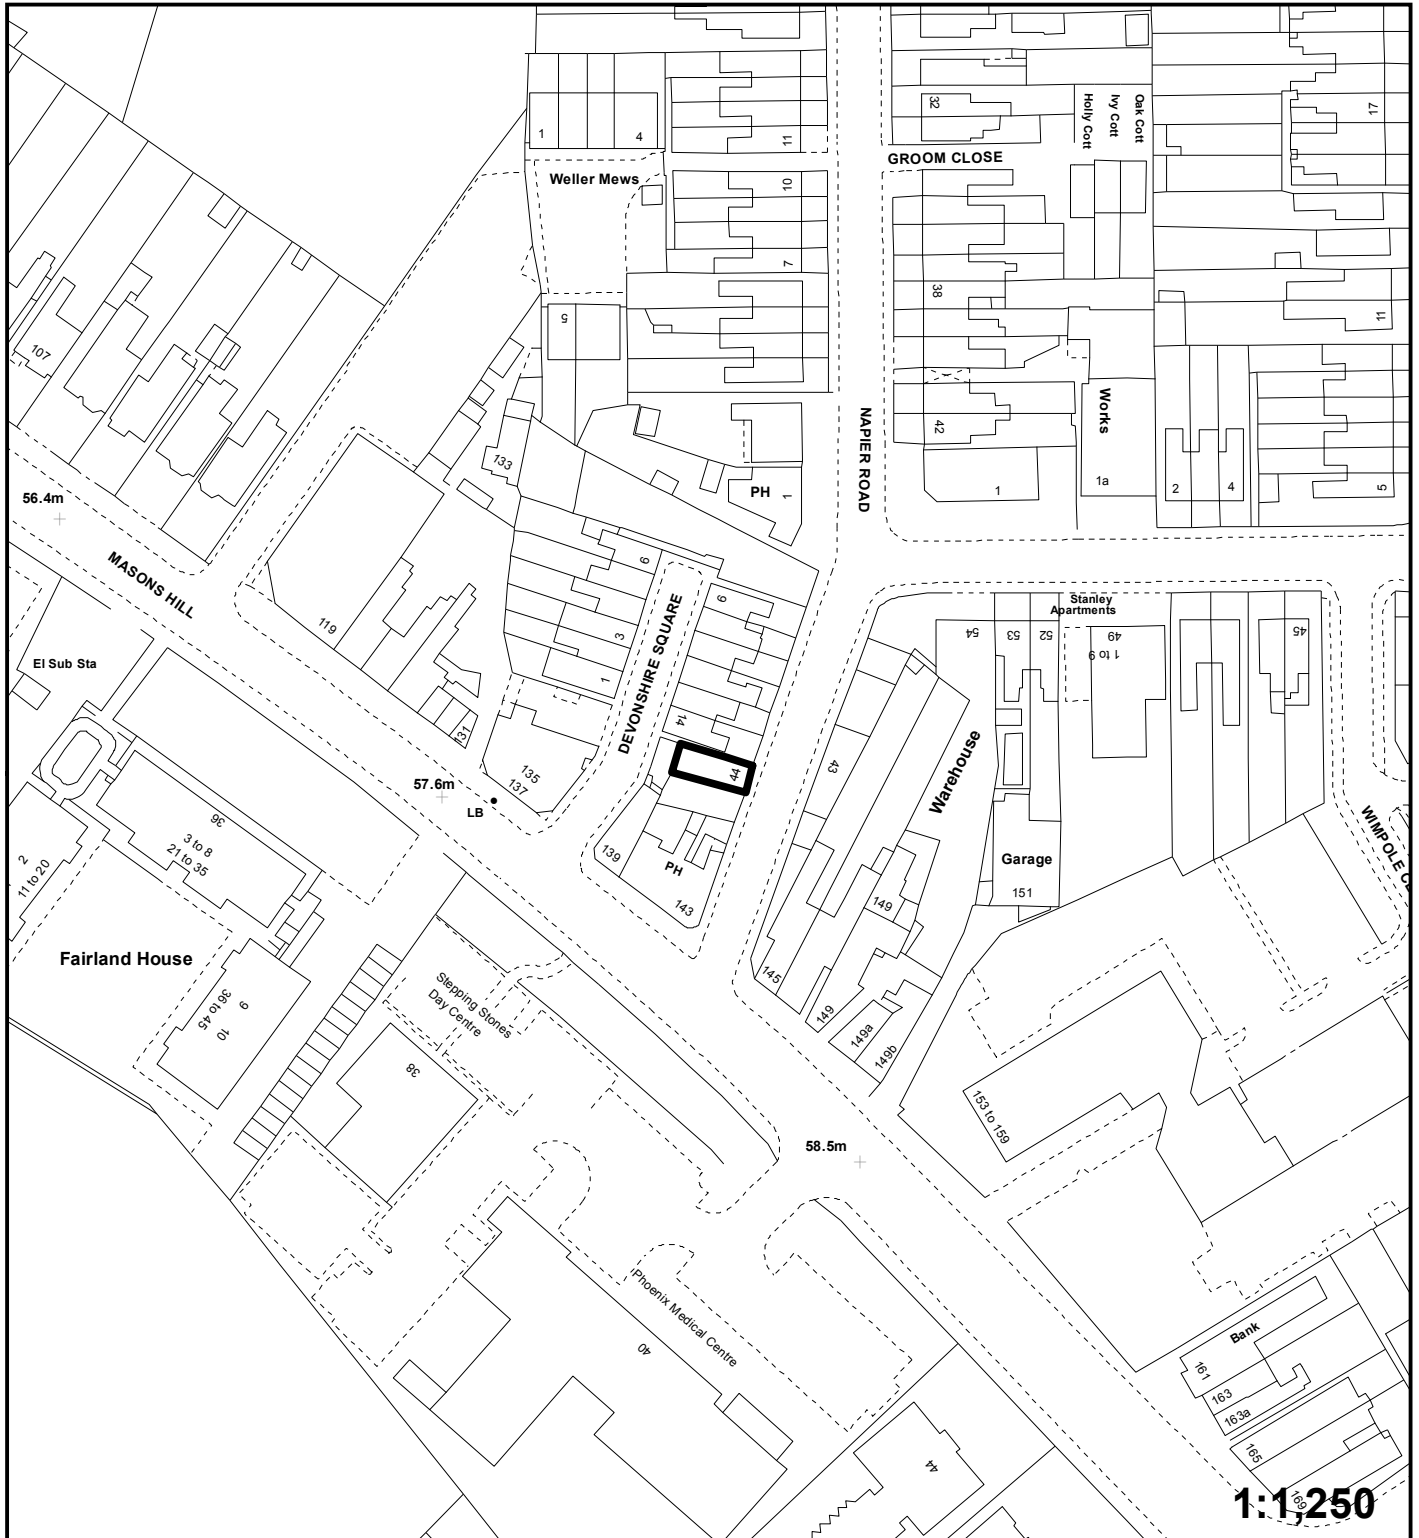

**Application: 14/00473/FULL 1**

**Address: 44 Napier Road, Bromley, BR2 9JA.**

**Proposal:**

"This plan is provided to identify the location of the site and should not be used to identify the extent of the application site"  
© Crown copyright and database rights 2014. Ordnance Survey 100017661.